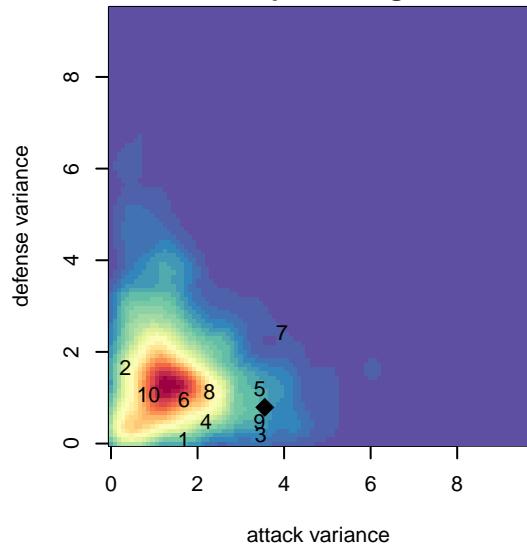

Wenatchee Valley United G01

Wenatchee, WA
 G01 total strength=1291
 attack=9.85 defense=3.05
 fall league = PSPL Classic U17
 notes= Vipers

alt names used:

Venues played:
 2017 PSPL Classic U17
 2017 Xtreme Cup GU17

Wenatchee Valley United G01
 Dots are actual minus expected GF (blue circles) and GA (red triangles).
 Blue line is smoothed change in attack strength. Red is smoothed change in defense strength.

**attack and defense variance (black dot)
relative to other teams
and top 10 in region**